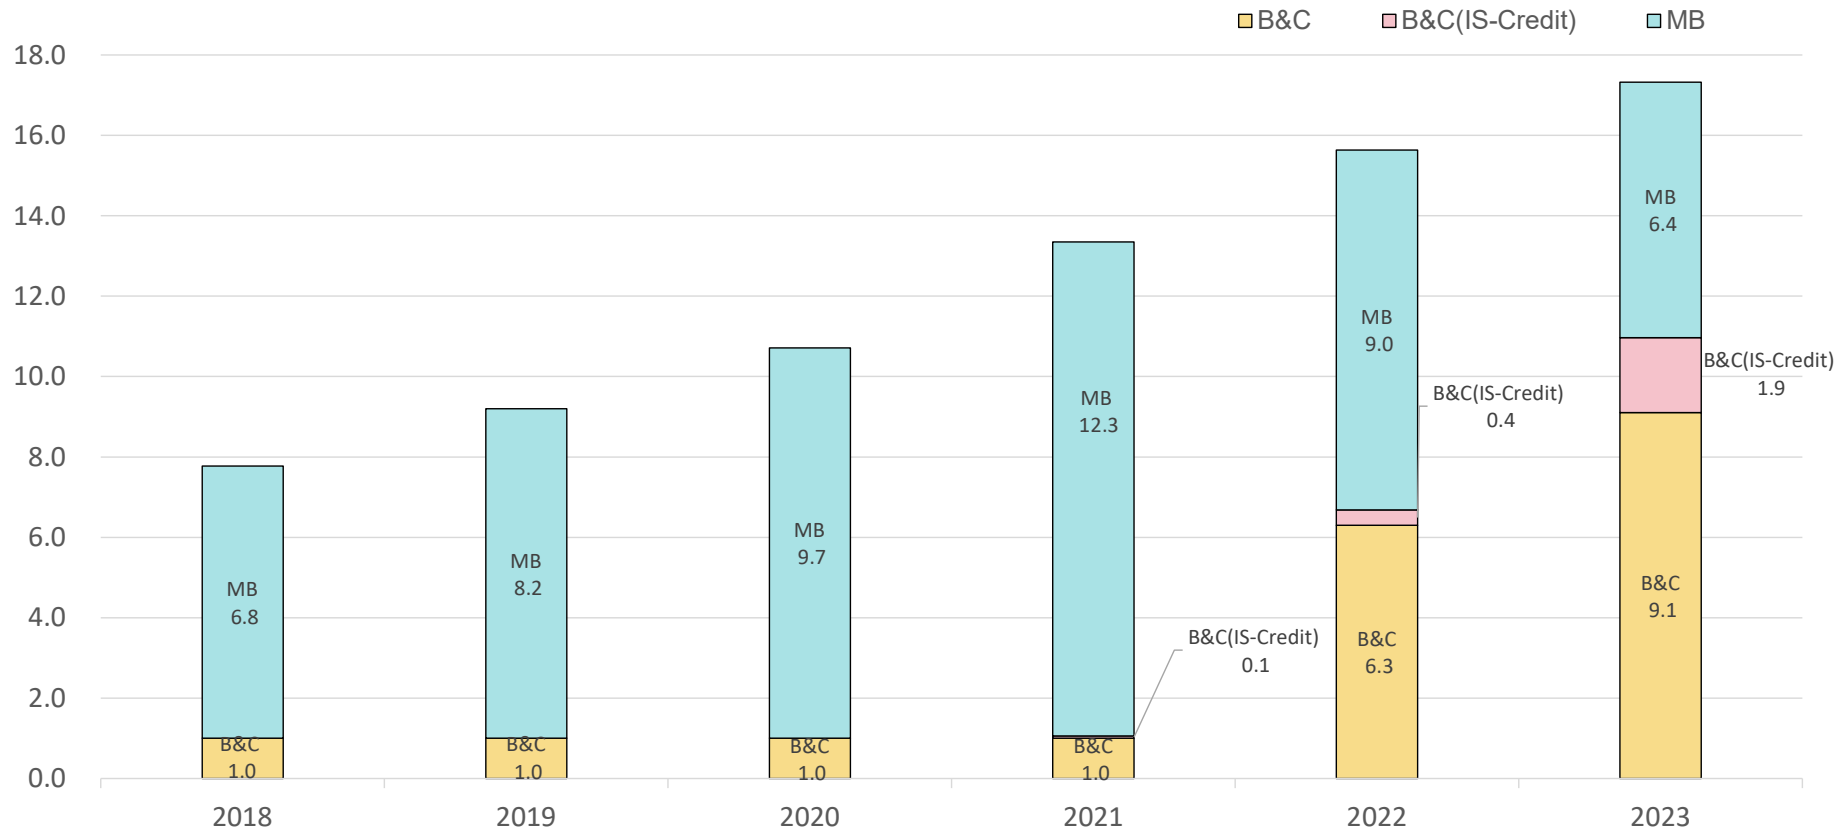

RSPO Certified Oil (10,000MT)

	2018	2019	2020	2021	2022	2023
MB	6.8	8.2	9.7	12.3	9.0	6.4
B&C(IS-Credit)	-	-	-	0.1	0.4	1.9
B&C	1.0	1.0	1.0	1.0	6.3	9.1