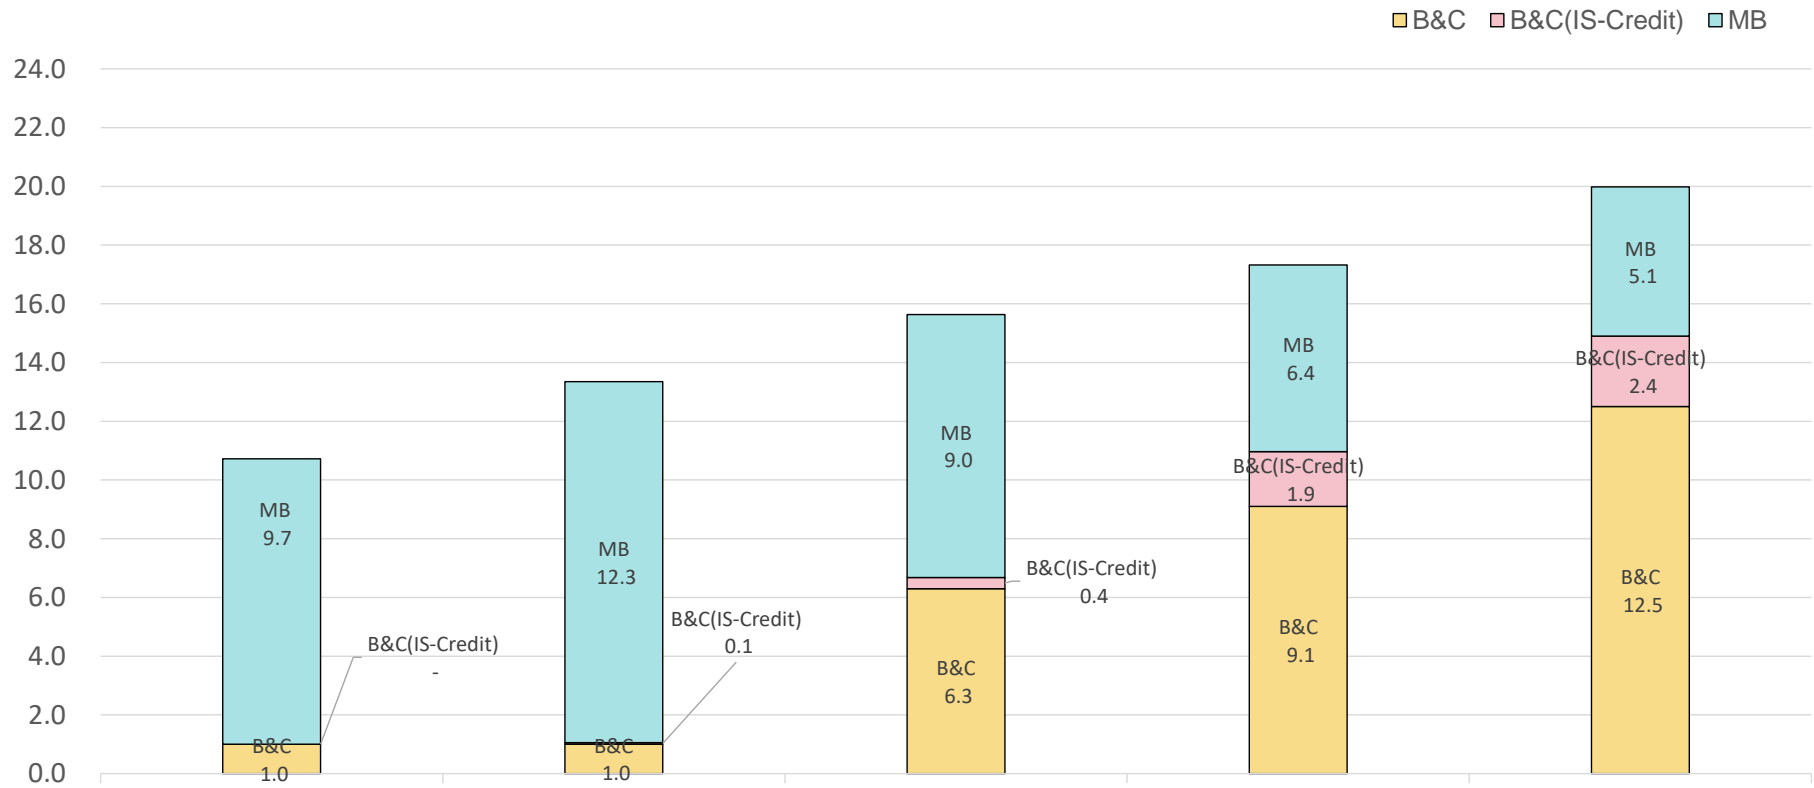

RSPO Certified Oil (10,000MT)

	2020	2021	2022	2023	2024
MB	9.7	12.3	9.0	6.4	5.1
B&C(IS-Credit)	-	0.1	0.4	1.9	2.4
B&C	1.0	1.0	6.3	9.1	12.5